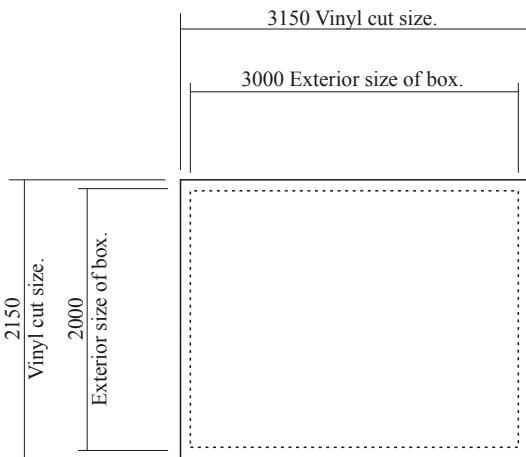

**Econoflex Single Sided Body #7000
(196 mm).**

Assembled frame and vinyl sizes.

Vinyl cutting sizes

Add 150mm to the height and width (75mm on each side) of the finished size of the frame #7000
ie. For a frame that has overall measurements of 3000 x 2000mm,
the vinyl should measure 3150 x 2150mm.