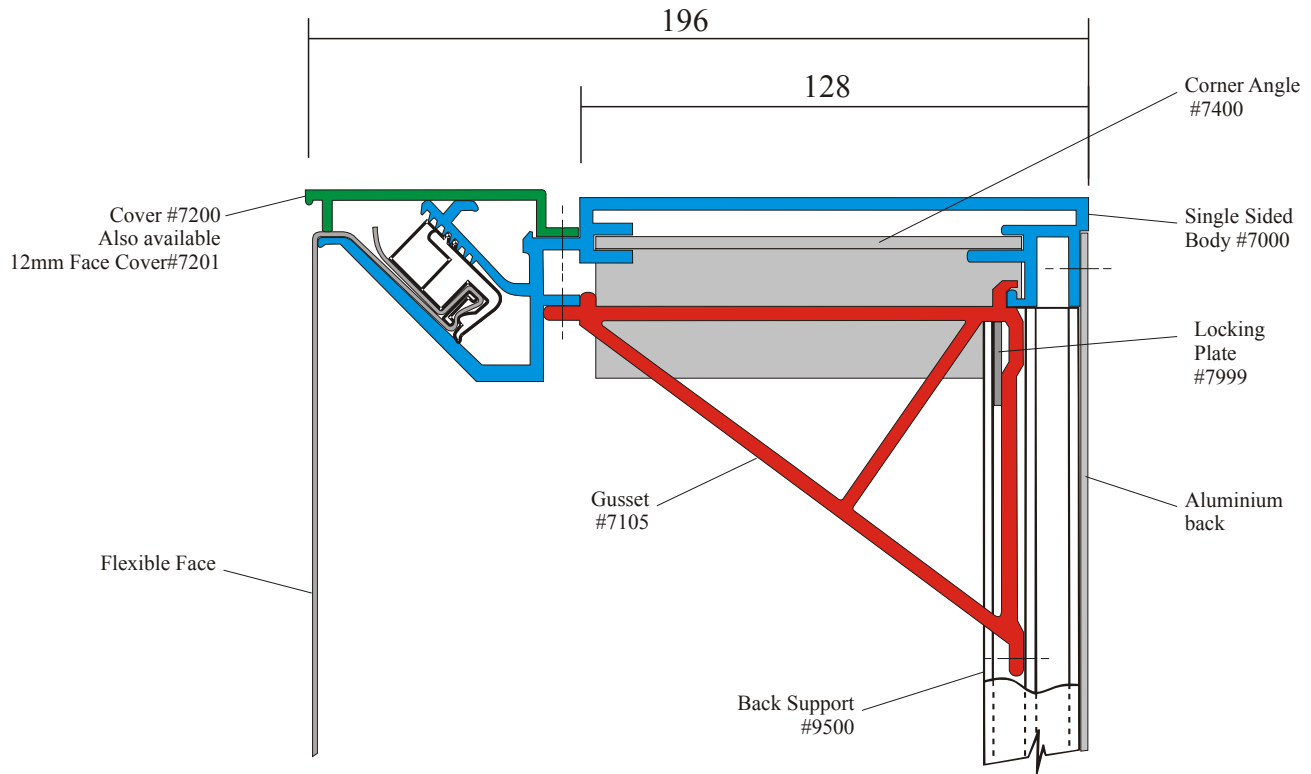

**Econoflex Single Sided Body #7000
(196 mm).**

Assembled frame and vinyl sizes.

Vinyl cutting sizes

Add 150mm to the height and width (75mm on each side) of the finished size of the frame #7000
ie. For a frame that has overall measurements of 3000 x 2000mm,
the vinyl should measure 3150 x 2150mm.