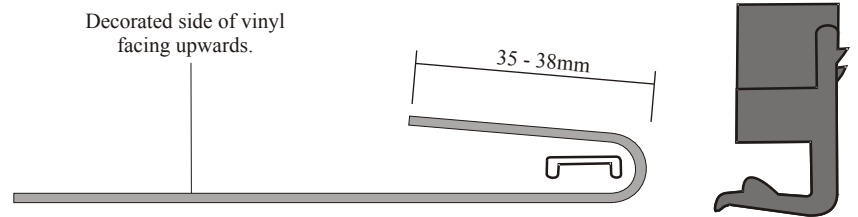

**Econoflex Single Sided Body #7000
(196 mm).**

Assembled frame and vinyl sizes.

Vinyl cutting sizes

Add 150mm to the height and width (75mm on each side) of the finished size of the frame #7000
ie. For a frame that has overall measurements of 3000 x 2000mm,
the vinyl should measure 3150 x 2150mm.