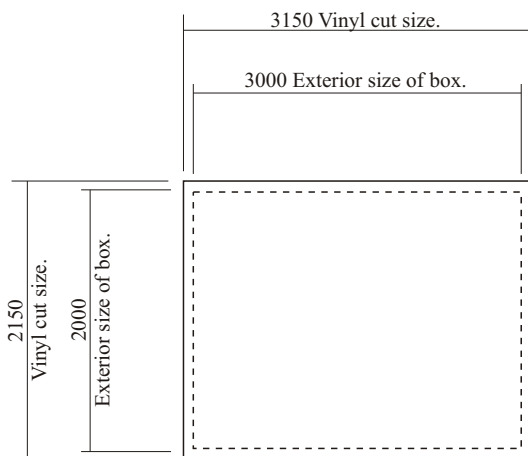

**Econoflex #7010 Flat top (199mm)
With 2121 cover**

Assembled frame and vinyl sizes.

Vinyl cutting sizes

Add 150mm to the height and width (75mm on each side) of the finished size of the frame #7000
ie. For a frame that has overall measurements of 3000 x 2000mm,
the vinyl should measure 3150 x 2150mm.