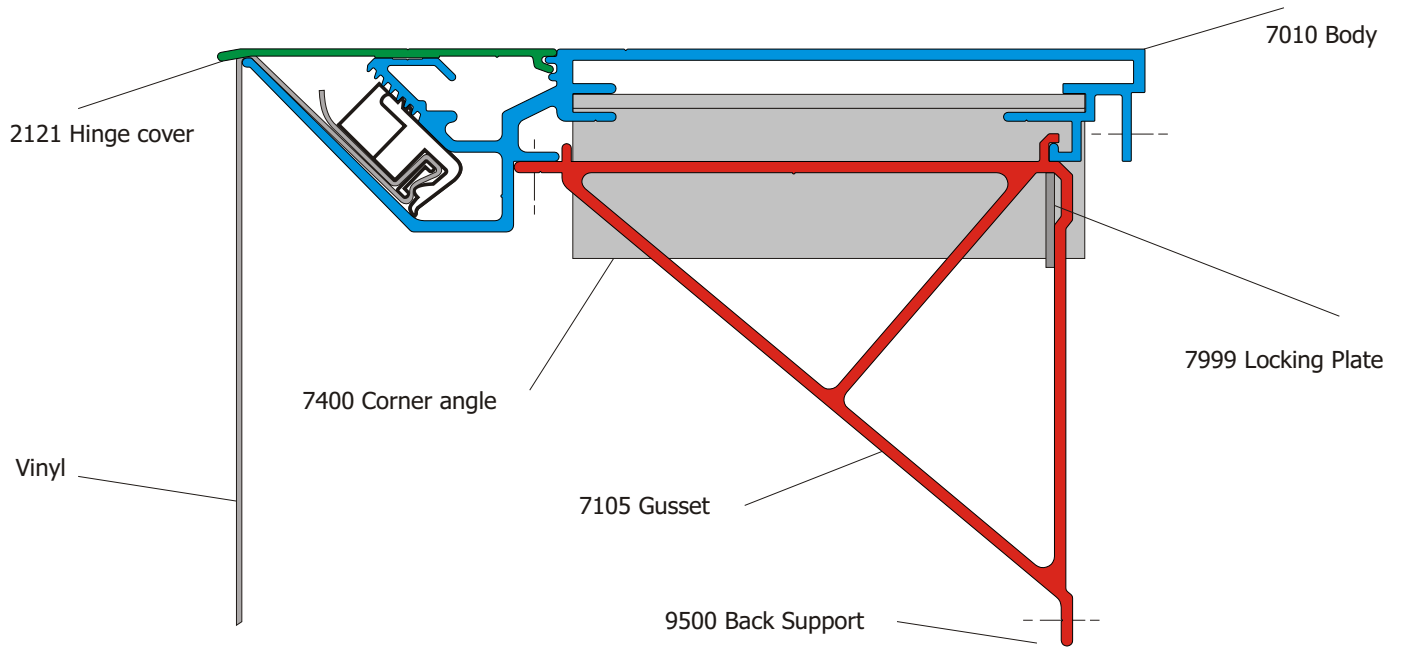

**Econoflex #7010 Flat top (199mm)
With 2121 cover**

Assembled frame and vinyl sizes.

Vinyl cutting sizes

Add 150mm to the height and width (75mm on each side) of the finished size of the frame #7000
ie. For a frame that has overall measurements of 3000 x 2000mm,
the vinyl should measure 3150 x 2150mm.