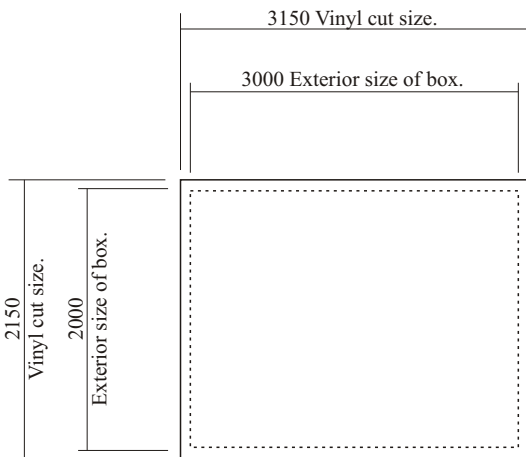

# Econoflex Single Sided Body #7000 (196 mm).

Assembled frame and vinyl sizes.

## Vinyl cutting sizes

Add 150mm to the height and width (75mm on each side) of the finished size of the frame #7000 ie. For a frame that has overall measurements of 3000 x 2000mm, the vinyl should measure 3150 x 2150mm.