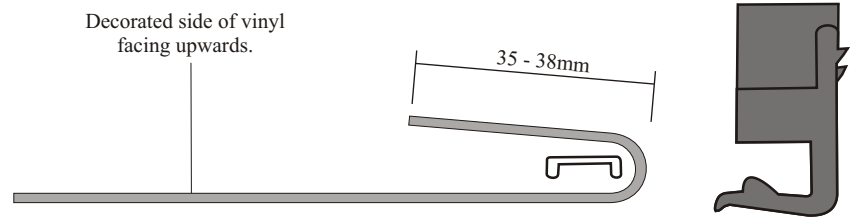

# Econoflex Single Sided Body #7000 (196 mm).

Assembled frame and vinyl sizes.

## Vinyl cutting sizes

Add 150mm to the height and width (75mm on each side) of the finished size of the frame #7000 ie. For a frame that has overall measurements of 3000 x 2000mm, the vinyl should measure 3150 x 2150mm.