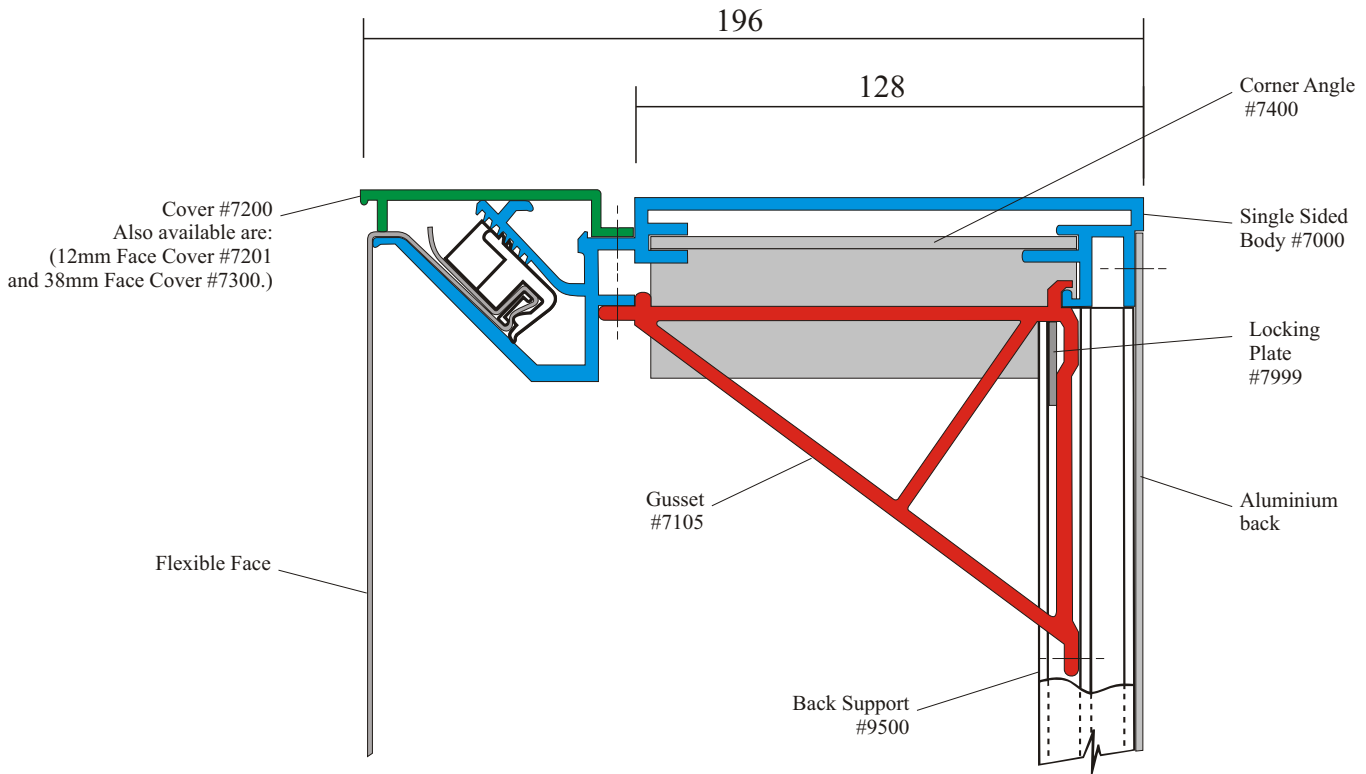

# Econoflex Single Sided Body #7000 (196 mm).

Assembled frame and vinyl sizes.

## Vinyl cutting sizes

Add 150mm to the height and width (75mm on each side) of the finished size of the frame #7000 ie. For a frame that has overall measurements of 3000 x 2000mm, the vinyl should measure 3150 x 2150mm.