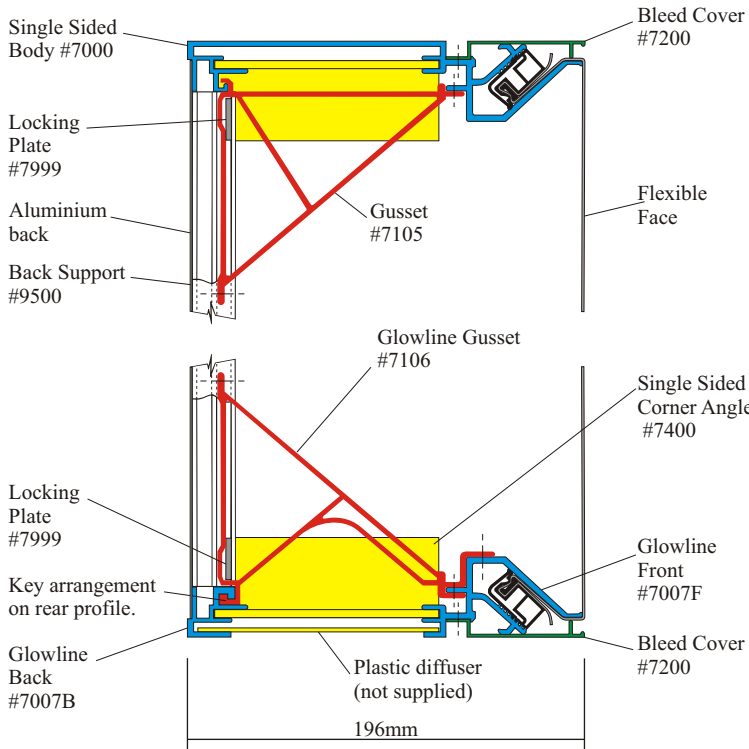

Econoflex Glowline Profiles & Components

(Also available as 220mm Glowline)

Econoflex Single Sided Body #7000 (196 mm)

Econoflex Single Sided Body #7170 (170 mm)