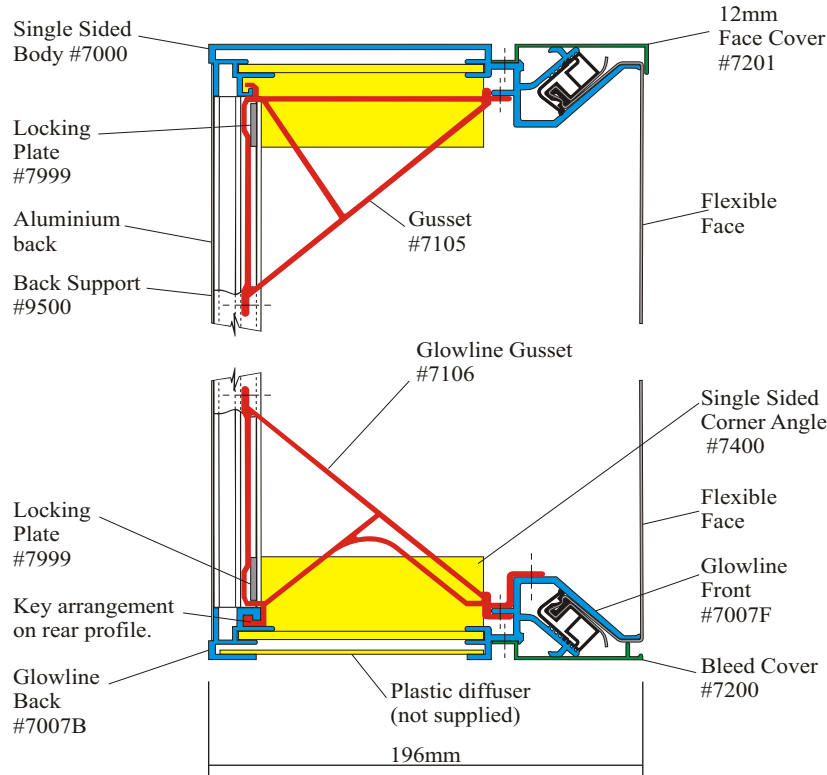

Econoflex Glowline Profiles & Components

(Also available as 220mm Glowline)

Econoflex Single Sided Body #7000 (196 mm)

Econoflex Single Sided Body #7170 (170 mm)