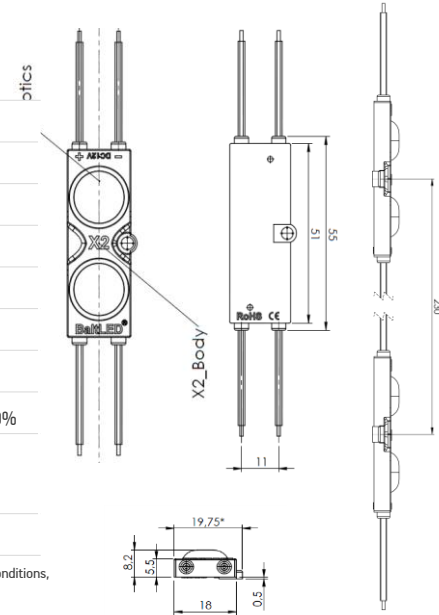

* Dimensions are in mm