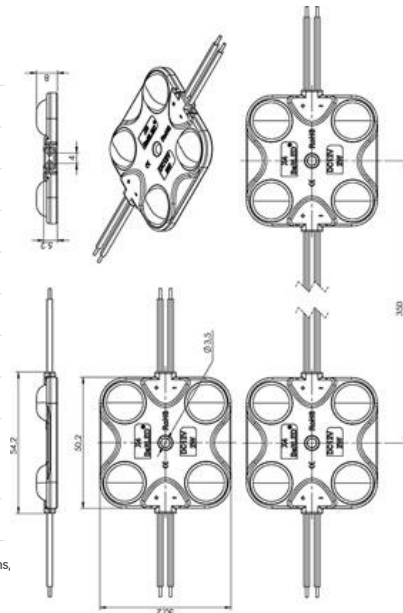

CROWN OPTO X4

ITEM DESCRIPTION

With Crown OPTO X4 we introduce a new member for Crown OPTO family for big letters and one sided light box. Designed for depths ranging from 140 to 300 mm, these modules also enable you to reduce installation time and save up on module quantity. As they can be installed with 350 mm step, you need 20% less modules for 1 m² than with previous solutions. Powered by Philips Lumiled, they show extreme endurance at harsh working conditions (IP67) and have 7 year warranty with L70 for 80,000 hours.

GENERAL SPECIFICATIONS

SUPPLY VOLTAGE	12 VDC
POWER	1.6; 2 W
RECOMMENDED DEPTH	From 140 to 300 mm
CC DISTANCE	350 mm
BINNING	3 SDCM
OPERATING TEMPERATURE	-40 °C ~ +60 °C
STORAGE TEMPERATURE	+5 °C ~ +35 °C
STORAGE CONDITIONS	Relative humidity <60%
LIFETIME	L70 80,000 h (white) L70 60,000 h (other)
WARRANTY	7 years*

*Warranty is applied only and if storage, mounting and maintenance conditions, stated in the installation guide, are followed.

* Dimensions are in mm

LIGHT DISTRIBUTION GRAPH

Beam angle: 160°

ORDERING INFORMATION