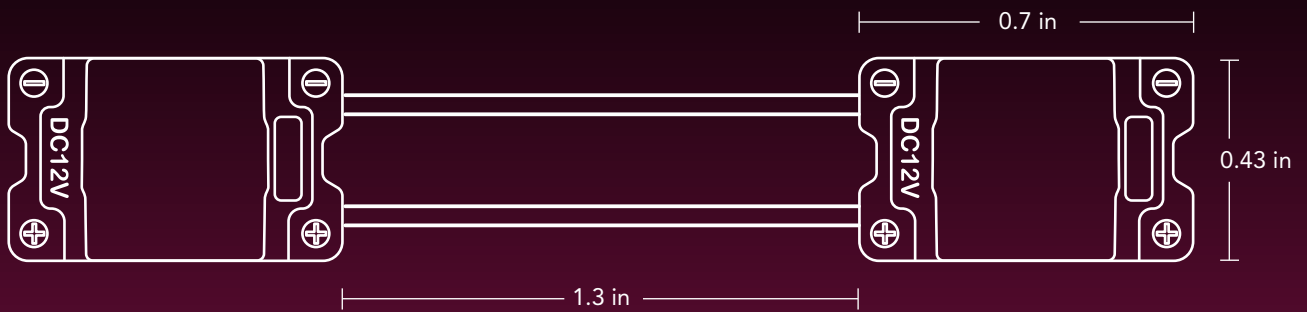

Side Mini

- Ideal for**
A
 Small Letters
- Optimal Depth**
1.5-4
 inches
- Module Consumption**
0.24
 Watts
- High Brightness**
24
 Lumens
- Beam Angle**
180°
- Number of modules**
6
 per foot
- Waterproof**
IP65
- Max. Connection in Chain**
60
 pieces
- Max. Load**
225
 Per 60W Power Supply

As Strong as it is Small! Great for small and halo signs.

Product Code	Color	Lumens / Module	Watts / Module	Modules / Foot	Max. connection in chain	Max. load for 60W 12V 5A, Class 2	Operating Temperature	Warranty	Waterproof Rating
GL-AL-3-WS-CW-SW	White 7200K	24	0,24W	6	60 pcs	225	-40°C to 70°C	5 years	IP 65
GL-AL-3-WS-DL-SW	White 6500K	24	0,24W	6	60 pcs	225	-40°C to 70°C	5 years	IP 65