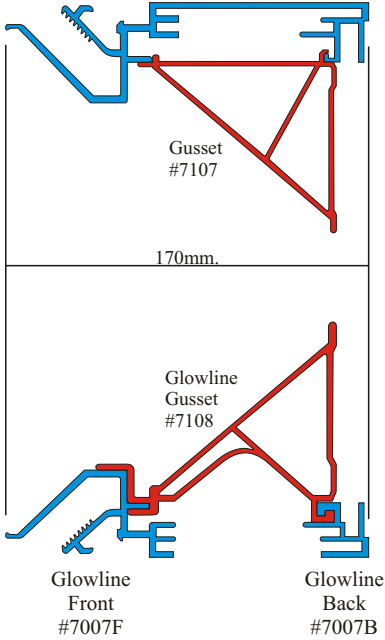

# Econoflex Glowline Profiles and Components

#7170 Econoflex Medium Body 170mm.

#7000 Econoflex Standard Body 196mm.

#7220 Econoflex Wide Body 220mm.

**Covers**