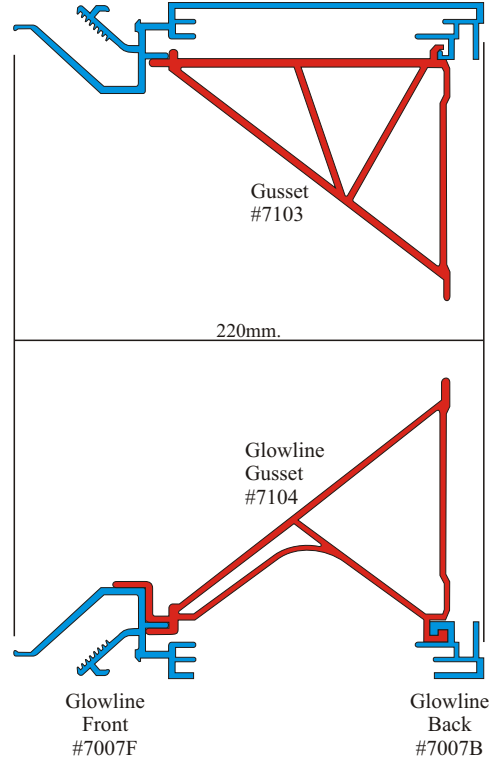

# Econoflex Glowline Profiles and Components

#7170 Econoflex Medium Body 170mm.

#7000 Econoflex Standard Body 196mm.

#7220 Econoflex Wide Body 220mm.

**Covers**