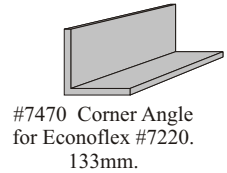

# Econoflex Glowline Profiles and Components

#7170 Econoflex Medium Body 170mm.

#7000 Econoflex Standard Body 196mm.

#7220 Econoflex Wide Body 220mm.

**Covers**