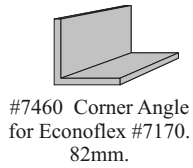

# Econoflex Glowline Profiles and Components

#7170 Econoflex Medium Body 170mm.

#7000 Econoflex Standard Body 196mm.

#7220 Econoflex Wide Body 220mm.

**Covers**