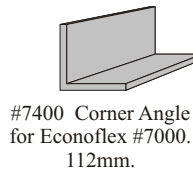

# Econoflex Glowline Profiles and Components

#7170 Econoflex Medium Body 170mm.

#7000 Econoflex Standard Body 196mm.

#7220 Econoflex Wide Body 220mm.

**Covers**