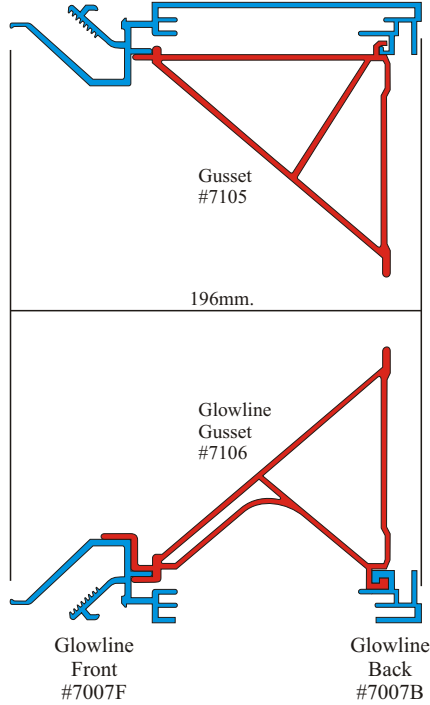

# Econoflex Glowline Profiles and Components

#7170 Econoflex Medium Body 170mm.

#7000 Econoflex Standard Body 196mm.

#7220 Econoflex Wide Body 220mm.

**Covers**