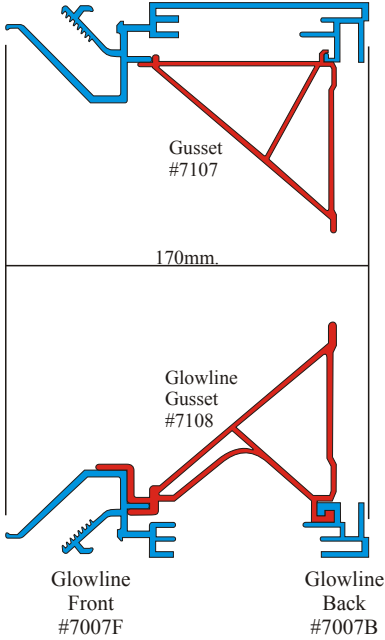

Econoflex Glowline Profiles and Components

#7170 Econoflex Medium Body 170mm.

#7460 Corner Angle
for Econoflex #7170.
82mm.

#7000 Econoflex Standard Body 196mm.

#7400 Corner Angle
for Econoflex #7000.
112mm.

#7220 Econoflex Wide Body 220mm.

#7470 Corner Angle
for Econoflex #7220.
133mm.

Covers