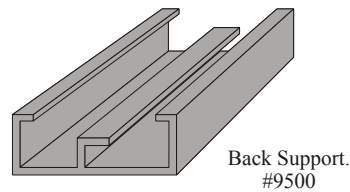

Econoflex Glowline Profiles and Components

#7170 Econoflex Medium Body 170mm.

#7460 Corner Angle
for Econoflex #7170.
82mm.

#7000 Econoflex Standard Body 196mm.

#7400 Corner Angle
for Econoflex #7000.
112mm.

#7220 Econoflex Wide Body 220mm.

#7470 Corner Angle
for Econoflex #7220.
133mm.

Covers