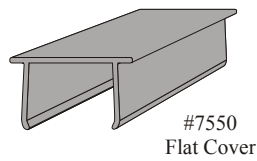

Econoflex Glowline Profiles and Components

#7170 Econoflex Medium Body 170mm.

#7460 Corner Angle
for Econoflex #7170.
82mm.

#7000 Econoflex Standard Body 196mm.

#7400 Corner Angle
for Econoflex #7000.
112mm.

#7220 Econoflex Wide Body 220mm.

#7470 Corner Angle
for Econoflex #7220.
133mm.

Covers