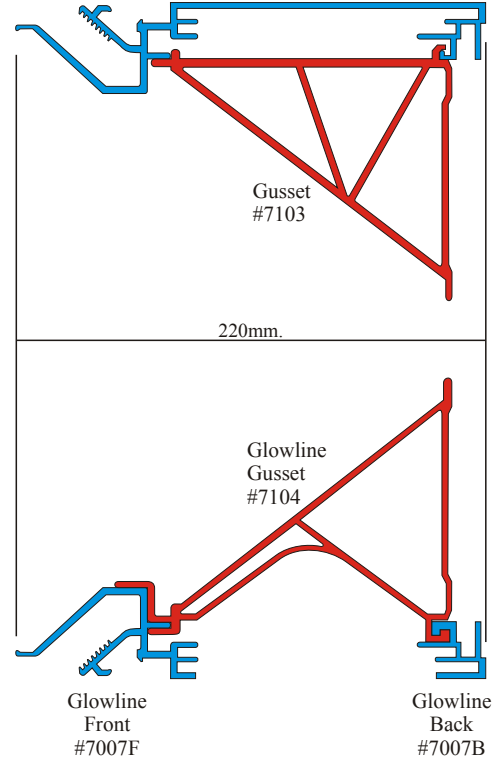

Econoflex Glowline Profiles and Components

#7170 Econoflex Medium Body 170mm.

#7460 Corner Angle
for Econoflex #7170.
82mm.

#7000 Econoflex Standard Body 196mm.

#7400 Corner Angle
for Econoflex #7000.
112mm.

#7220 Econoflex Wide Body 220mm.

#7470 Corner Angle
for Econoflex #7220.
133mm.

Covers