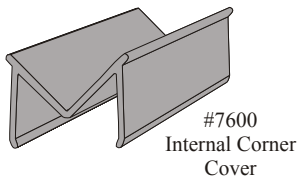

Econoflex Glowline Profiles and Components

#7170 Econoflex Medium Body 170mm.

#7460 Corner Angle
for Econoflex #7170.
82mm.

#7000 Econoflex Standard Body 196mm.

#7400 Corner Angle
for Econoflex #7000.
112mm.

#7220 Econoflex Wide Body 220mm.

#7470 Corner Angle
for Econoflex #7220.
133mm.

Covers