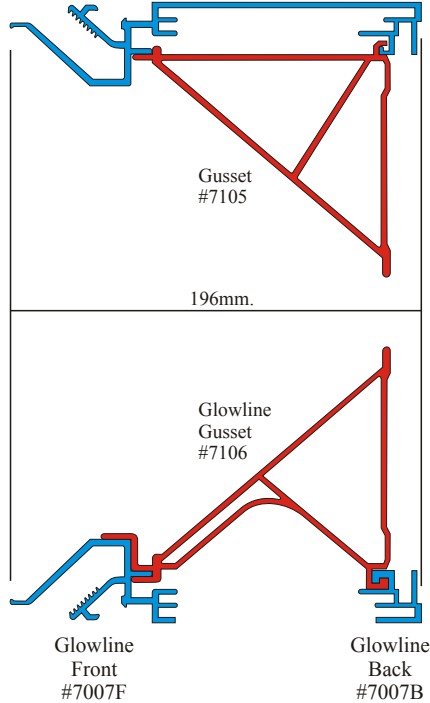

Econoflex Glowline Profiles and Components

#7170 Econoflex Medium Body 170mm.

#7460 Corner Angle
for Econoflex #7170.
82mm.

#7000 Econoflex Standard Body 196mm.

#7400 Corner Angle
for Econoflex #7000.
112mm.

#7220 Econoflex Wide Body 220mm.

#7470 Corner Angle
for Econoflex #7220.
133mm.

Covers