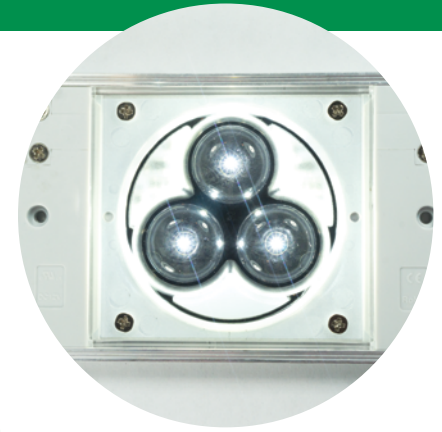

STREET FIGHTER KNOCKOUT™

KNOCKOUT™ your module count by using this powerful LED. A smart product with new Chip Scale Package (CSP) technology and incredible power and light distribution.

SPECIFICATIONS

Beam Angle	180° Ultra-Wide Low Dome, Batwing Optic
Certifications	UL & cUL Recognized (SAM Manual, CE, RoHs)
Dimension	4.88"W X 3.23"L X 0.43"H
Efficacy (TW)	78.5 LM/W
Fastening	Mechanical screw hole or silicone required (Peel & stick for temporary placement only)
Intensity (TW)	550 LM/mod
Max Mods (Series)	8 mods
Operating Temp.	-30° to +60°C
Packaging	8 mods per box or 96 mods per case
Power	7W/mod
Power Supply	P-LED 12VDC
Protection Grade	IP68
Run Footage	8 mods/60W PS
Spacing	0.5 mod/ft (24" centers)
Warranty	5 Year Product / 5 Year Limited Labor

PRODUCT OPTIONS

Color	CCT	Part Number
True White	7000K	PL-OP1-KO3-P-TW

FEATURES

- Trilateral designed lens
- Perfect solution for 4"-8" cabinet signs
- Wide module spacing reduces module count and installation time
- High output
- Light a 4'x8' cabinet at 5 inches deep with only 8 modules!

WIRING DETAILS

White/Red	Positive
White	Negative

RECOMMENDED COVERAGE CHART

Depth*	Max. Stroke	Row Spacing
	Single Row	Multi-Row O.C.
3.5"	12"	12"
4"	16"	16"
5"-8"	24"	24"

Note: Product and depth may vary depending on face material and desired brightness.