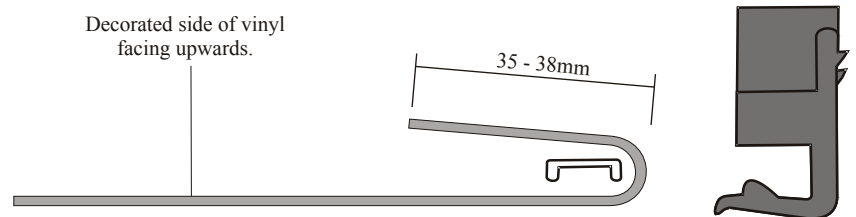

Econoflex Double Sided Body #7050 (220 mm).

Assembled frame and vinyl sizes.

Vinyl cutting sizes

Add 150mm to the height and width (75mm on each side) of the finished size of the frame #7000
ie. For a frame that has overall measurements of 3000 x 2000mm,
the vinyl should measure 3150 x 2150mm.