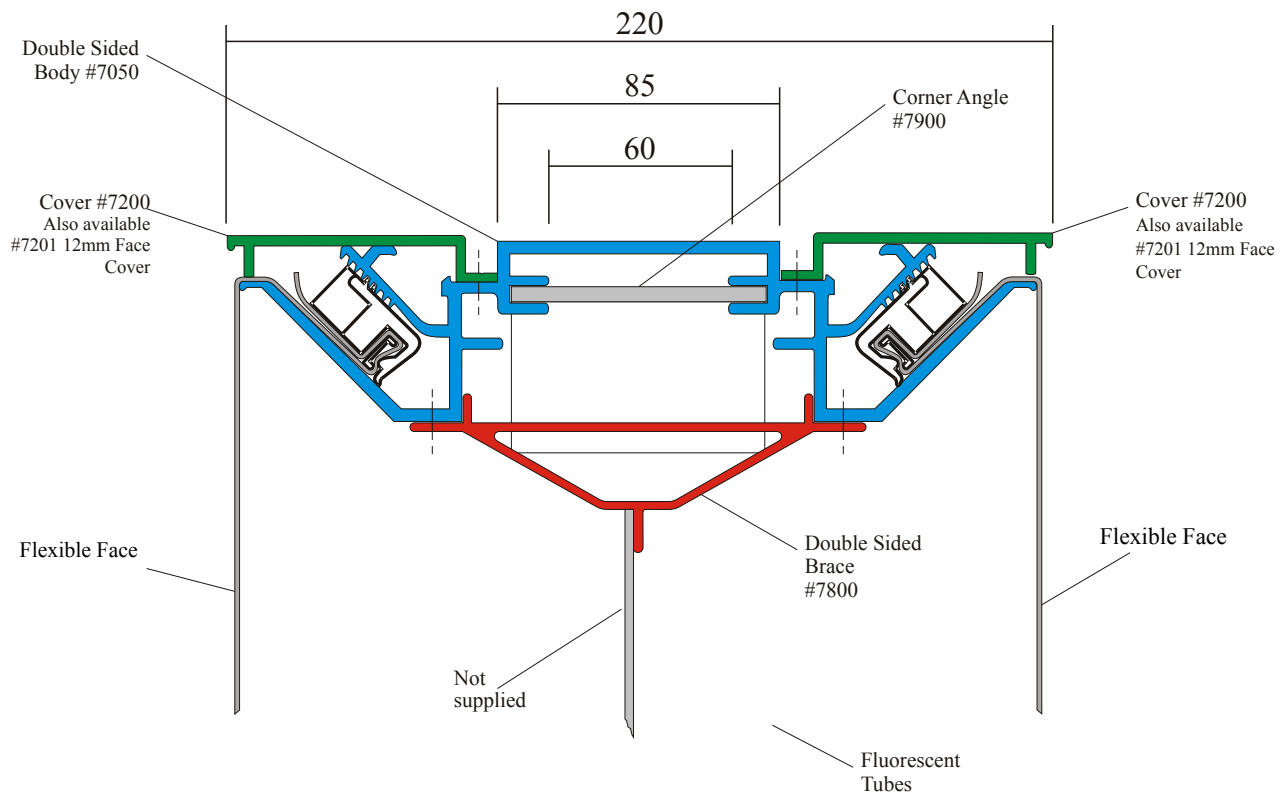

Econoflex Double Sided Body #7050 (220 mm).

Assembled frame and vinyl sizes.

Vinyl cutting sizes

Add 150mm to the height and width (75mm on each side) of the finished size of the frame #7000
ie. For a frame that has overall measurements of 3000 x 2000mm,
the vinyl should measure 3150 x 2150mm.