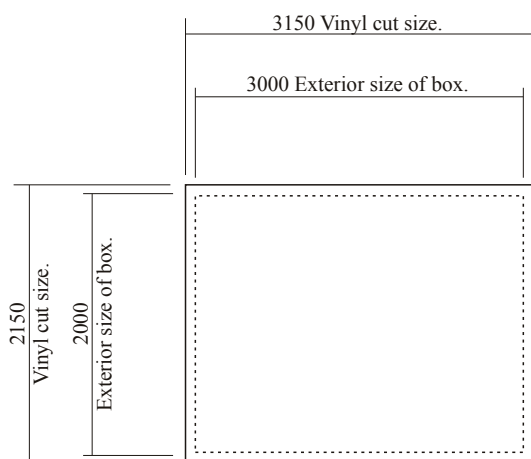

Econoflex Double Sided Body #7050 (220 mm).

Assembled frame and vinyl sizes.

Vinyl cutting sizes

Add 150mm to the height and width (75mm on each side) of the finished size of the frame #7000
ie. For a frame that has overall measurements of 3000 x 2000mm,
the vinyl should measure 3150 x 2150mm.