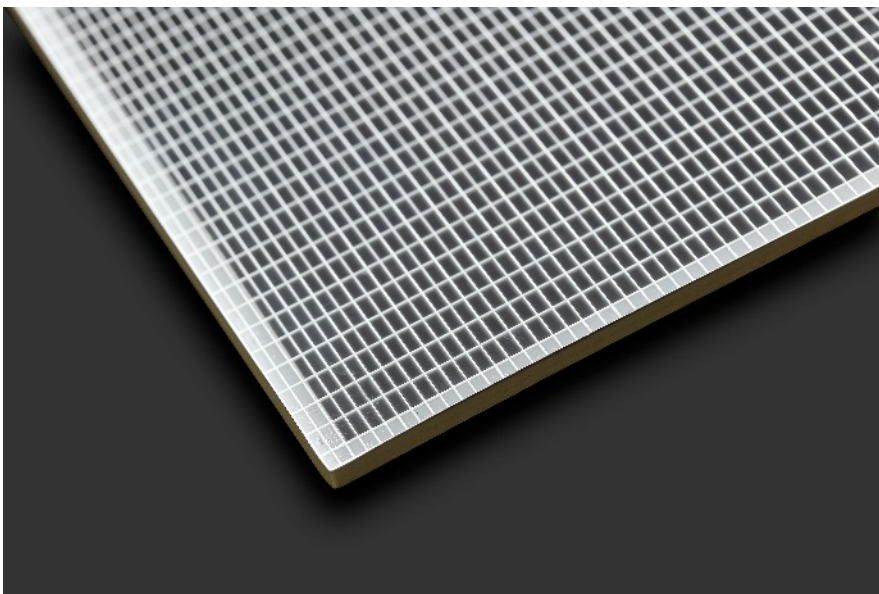

Zeta Light Guide Panel

zeta
Specialist Lighting

Designed, machined and assembled in the UK, Zeta Light Guide Panels provide a flexible and efficient back lighting solution for a variety of applications; including signage, shop fitting, architectural, commercial and advertising.

Each Light Guide Panel is made from the highest quality UK acrylic and is etched with a unique, optimum performance grid pattern. This pattern ensures optimum light spread and shadow free illumination.

With an ultra slim profile starting from just 6mm, Zeta LGP is space saving, easy to install, available in bespoke sizes and comes with single or double sided options.

Ultra efficient LED's are available in a range of colour temperatures along with RGB options; providing scope for a variety of different effects and mood lighting, ideal for commercial and retail applications.

Features:

- Bright, even illumination
- Single or double sided options
- Unique grid etching pattern
- Highest quality UK acrylic
- Slim profile - from 6mm
- Highly efficient LED's
- Made in the UK
- Suitable for outdoor use (waterproof)
- Can be Solar powered - using the Zeta Solar Kit
- Range of colour temps available
- RGB options