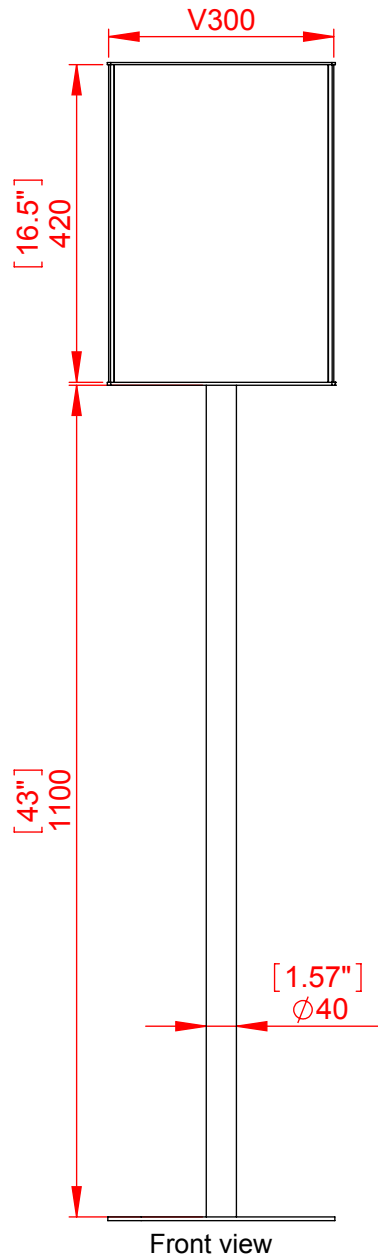

Double Sided Post Signs

Double Sided Post Signs

Vista's stylish posts are shown supporting a double sided sign with side-by-side posts, all Vista sign holders accept any sign material that is flat and flexible!

Front view

Side view

Top view

Project		Designer: R.C
Model	Double sided post sign V300x420 (16.5") on P40x1100	Date: 08/07/2015
Part Number	DSP7 / DSP7U	Scale:
Material		Measurements in millimeters Do not scale drawing