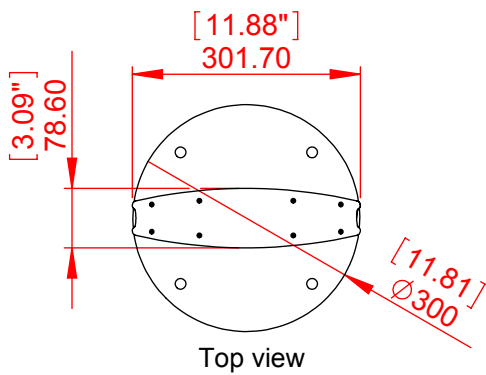

Double Sided Post Signs

Double Sided Post Signs

Vista's stylish posts are shown supporting a double sided sign with side-by-side posts, all Vista sign holders accept any sign material that is flat and flexible!

Front view

Side view

Top view

Project		Designer: R.C
Model	Double sided post sign V300x420 (16.5") on P40x1100	Date: 08/07/2015
Part Number	DSP7 / DSP7U	Scale:
Material		Measurements in millimeters Do not scale drawing