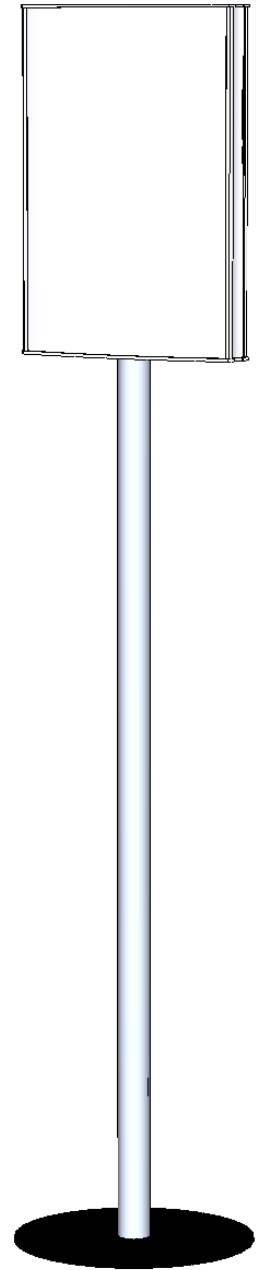

Double Sided Post Signs

Double Sided Post Signs

Vista's stylish posts are shown supporting a double sided sign with side-by-side posts, all Vista sign holders accept any sign material that is flat and flexible!

Front view

Side view

Top view

Project		Designer: R.C
Model	Double sided post sign V300x420 (16.5") on P40x1100	Date: 08/07/2015
Part Number	DSP7 / DSP7U	Scale:
Material		Measurements in millimeters Do not scale drawing