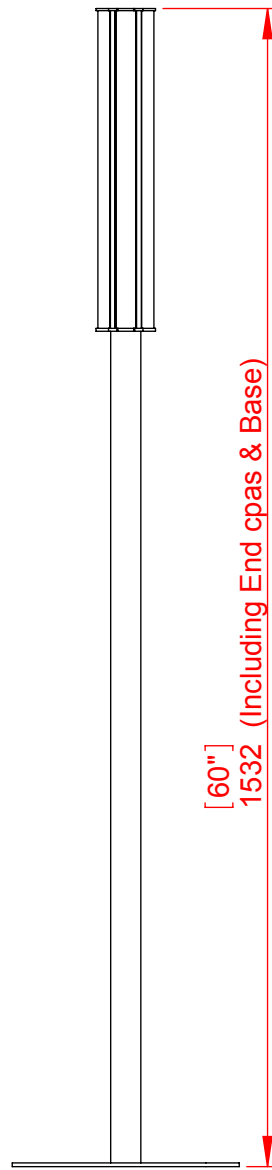

Double Sided Post Signs

Double Sided Post Signs

Vista's stylish posts are shown supporting a double sided sign with side-by-side posts, all Vista sign holders accept any sign material that is flat and flexible!

Front view

Side view

Top view

Project		Designer: R.C
Model	Double sided post sign V300x420 (16.5") on P40x1100	Date: 08/07/2015
Part Number	DSP7 / DSP7U	Scale:
Material		Measurements in millimeters Do not scale drawing