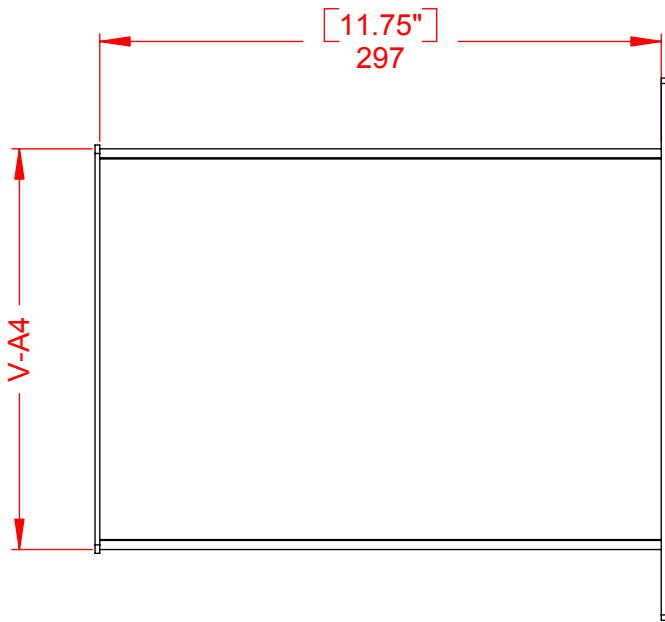

Projecting Signs

The projecting signs are designed to accept standard size extrusions.

Three types of bases/brackets are offered:

- Wall Brackets (WB)
- Simple Base (WBSB)
- Flag Sign (FS)

Front view

Side view

Top view

Section A-A

Visible insert- 205mm

Isometric view

Product Families	Wall Brackets- Simple Base	Designer: Shlomit Madar
Model	Wall Bracket Simple Base V-A4 x 297	Date: 3/8/2010
Catalog P/N	WBSB18	Measurements in millimeters. Measurements have been rounded upwards to the near decimal point.

Wall Bracket- Simple Base

WBSB18

ASSEMBLY INSTRUCTION

Step A

Step B

ITEM NO.	PART NUMBER	Step A-B/QTY.
1	V-A4x297 (11.75")	2
2	BSBA4A	1
3	TS12114	4
A	Step A	1
4	DSECA4A	1
5	TS438	4

Product Families

Wall Brackets- Simple Base

Step C

ITEM NO.	PART NUMBER	Step C/QTY.
B	Step B	1
6	CCA4 x 297 (11.75")	2

Product Families	Wall Brackets- Simple Base	Designer: Shlomit Madar
Model	Wall Bracket Simple Base V-A4 x 297	Date: 3/8/2010
Catalog P/N	WBSB18	Measurements in millimeters. Measurements have been rounded upwards to the near decimal point.