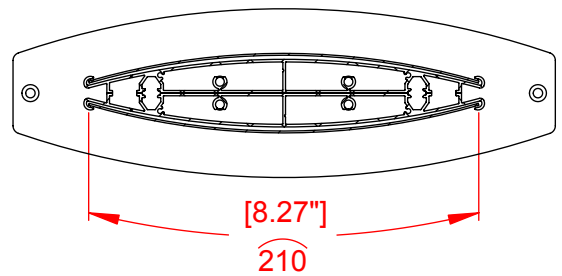

Projecting Signs

The projecting signs are designed to accept standard size extrusions.

Three types of bases/brackets are offered:

- Wall Brackets (WB)
- Simple Base (WBSB)
- Flag Sign (FS)

Front view

Side view

Top view

Section A-A

Visible insert- 205mm

Isometric view

Product Families	Wall Brackets- Simple Base	Designer: Shlomit Madar
Model	Wall Bracket Simple Base V-A4 x 297	Date: 3/8/2010
Catalog P/N	WBSB18	Measurements in millimeters. Measurements have been rounded upwards to the near decimal point.

Step C

ITEM NO.	PART NUMBER	Step C/QTY.
B	Step B	1
6	CCA4 x 297 (11.75")	2

Product Families	Wall Brackets- Simple Base	Designer: Shlomit Madar
Model	Wall Bracket Simple Base V-A4 x 297	Date: 3/8/2010
Catalog P/N	WBSB18	Measurements in millimeters. Measurements have been rounded upwards to the near decimal point.