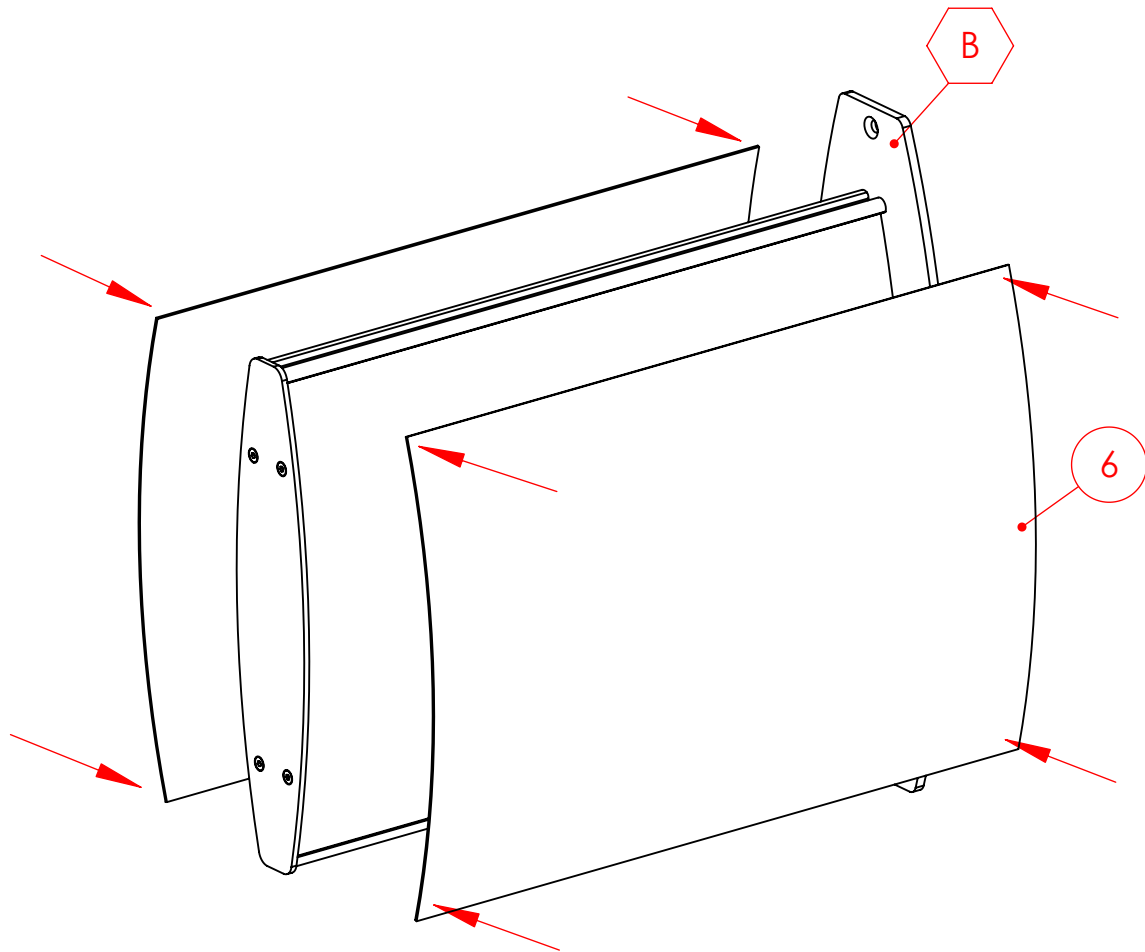

Wall Bracket- Simple Base

WBSB18

ASSEMBLY INSTRUCTION

Step A

Step B

ITEM NO.	PART NUMBER	Step A-B/QTY.
1	V-A4x297 (11.75")	2
2	BSBA4A	1
3	TS12114	4
A	Step A	1
4	DSECA4A	1
5	TS438	4

Product Families

Wall Brackets- Simple Base

Designer: Shlomit Madar

Model

Wall Bracket Simple Base V-A4 x 297

Date: 3/8/2010

Catalog P/N

WBSB18

Measurements in millimeters. Measurements have been rounded upwards to the near decimal point.

Proprietary and confidential: The information contained in this drawing is the sole property of Techsign advanced sign systems LTD (manufacturer of Vista system). Any reproduction; copying; distribution or any other use in part or as a whole without the written permission of Techsign is prohibited. This ban includes any use by any third party that did not receive this information from Techsign advanced sign systems LTD.

Step C

ITEM NO.	PART NUMBER	Step C/QTY.
B	Step B	1
6	CCA4 x 297 (11.75")	2

Product Families	Wall Brackets- Simple Base	Designer: Shlomit Madar
Model	Wall Bracket Simple Base V-A4 x 297	Date: 3/8/2010
Catalog P/N	WBSB18	Measurements in millimeters. Measurements have been rounded upwards to the near decimal point.