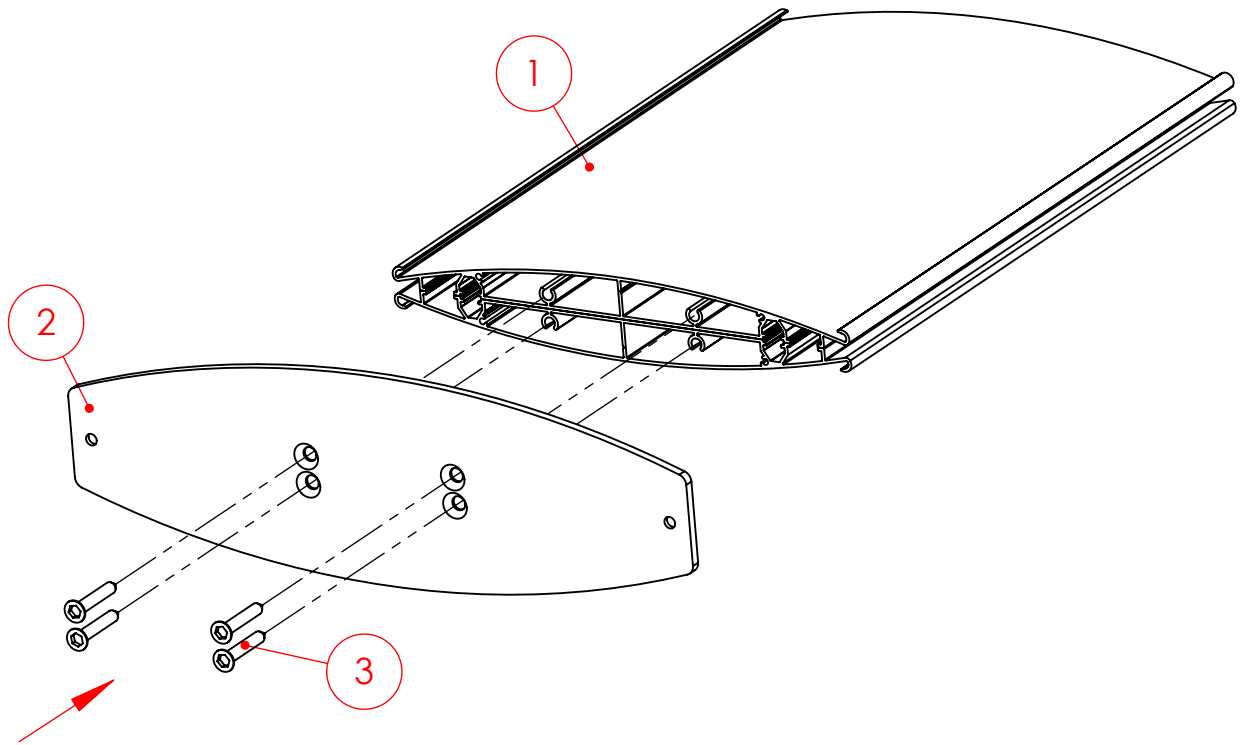

Top view

Section A-A

Visible insert- 205mm

Isometric view

Product Families	Wall Brackets- Simple Base	Designer: Shlomit Madar
Model	Wall Bracket Simple Base V-A4 x 297	Date: 3/8/2010
Catalog P/N	WBSB18	Measurements in millimeters. Measurements have been rounded upwards to the near decimal point.

Wall Bracket- Simple Base

WBSB18

ASSEMBLY INSTRUCTION

Step A

Step B

ITEM NO.	PART NUMBER	Step A-B/QTY.
1	V-A4x297 (11.75")	2
2	BSBA4A	1
3	TS12114	4
A	Step A	1
4	DSECA4A	1
5	TS438	4

Product Families

Wall Brackets- Simple Base