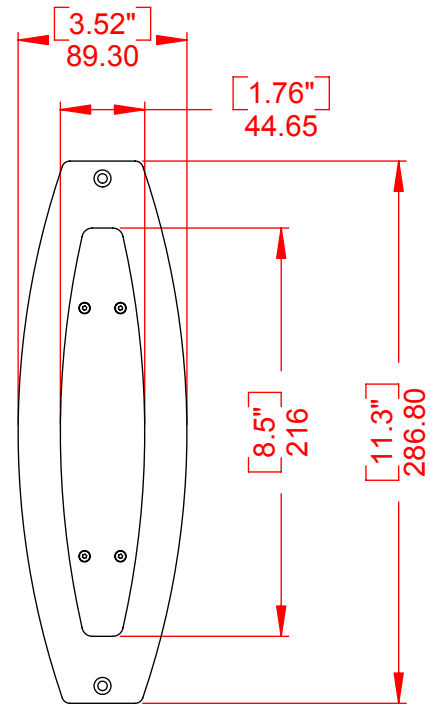

Projecting Signs

The projecting signs are designed to accept standard size extrusions.

Three types of bases/brackets are offered:

- Wall Brackets (WB)
- Simple Base (WBSB)
- Flag Sign (FS)

Front view

Side view

Top view

Section A-A

Visible insert- 205mm

Isometric view

Product Families	Wall Brackets- Simple Base	Designer: Shlomit Madar
Model	Wall Bracket Simple Base V-A4 x 297	Date: 3/8/2010
Catalog P/N	WBSB18	Measurements in millimeters. Measurements have been rounded upwards to the near decimal point.

Wall Bracket- Simple Base

WBSB18

ASSEMBLY INSTRUCTION

Step A

Step B

ITEM NO.	PART NUMBER	Step A-B/QTY.
1	V-A4x297 (11.75")	2
2	BSBA4A	1
3	TS12114	4
A	Step A	1
4	DSECA4A	1
5	TS438	4

Product Families

Wall Brackets- Simple Base

Step C

ITEM NO.	PART NUMBER	Step C/QTY.
B	Step B	1
6	CCA4 x 297 (11.75")	2

Product Families	Wall Brackets- Simple Base	Designer: Shlomit Madar
Model	Wall Bracket Simple Base V-A4 x 297	Date: 3/8/2010
Catalog P/N	WBSB18	Measurements in millimeters. Measurements have been rounded upwards to the near decimal point.