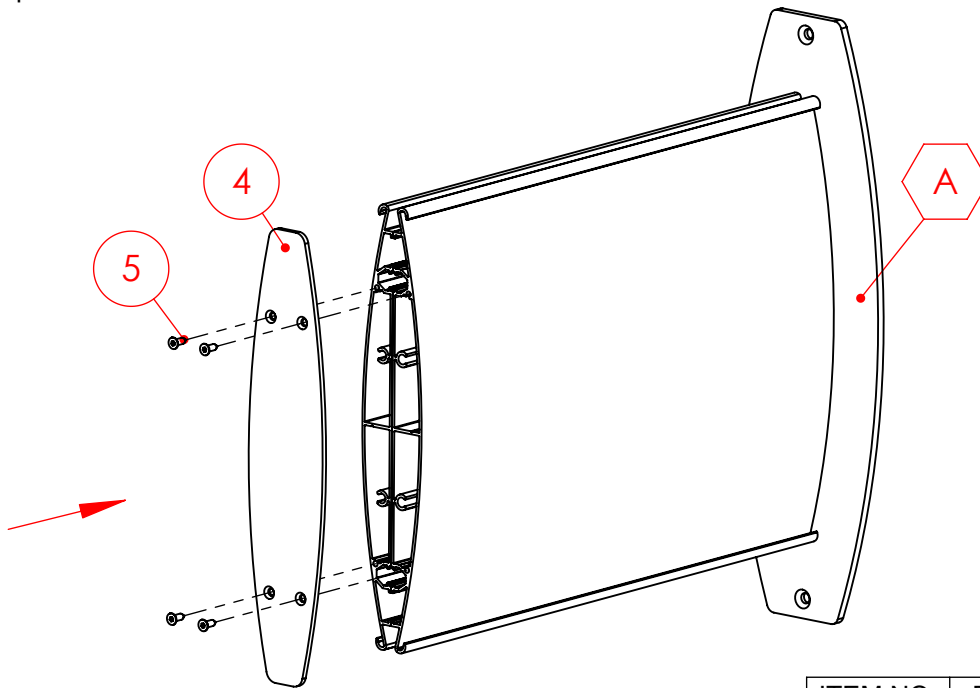

Top view

Section A-A

Visible insert- 205mm

Isometric view

Product Families	Wall Brackets- Simple Base	Designer: Shlomit Madar
Model	Wall Bracket Simple Base V-A4 x 297	Date: 3/8/2010
Catalog P/N	WBSB18	Measurements in millimeters. Measurements have been rounded upwards to the near decimal point.

Wall Bracket- Simple Base

WBSB18

ASSEMBLY INSTRUCTION

Step A

Step B

ITEM NO.	PART NUMBER	Step A-B/QTY.
1	V-A4x297 (11.75")	2
2	BSBA4A	1
3	TS12114	4
A	Step A	1
4	DSECA4A	1
5	TS438	4

Product Families

Wall Brackets- Simple Base

Designer: Shlomit Madar

Model

Wall Bracket Simple Base V-A4 x 297

Date: 3/8/2010

Catalog P/N

WBSB18

Measurements in millimeters. Measurements have been rounded upwards to the near decimal point.

Proprietary and confidential: The information contained in this drawing is the sole property of Techsign advanced sign systems LTD (manufacturer of Vista system). Any reproduction; copying; distribution or any other use in part or as a whole without the written permission of Techsign is prohibited. This ban includes any use by any third party that did not receive this information from Techsign advanced sign systems LTD.

Step C

ITEM NO.	PART NUMBER	Step C/QTY.
B	Step B	1
6	CCA4 x 297 (11.75")	2

Product Families	Wall Brackets- Simple Base	Designer: Shlomit Madar
Model	Wall Bracket Simple Base V-A4 x 297	Date: 3/8/2010
Catalog P/N	WBSB18	Measurements in millimeters. Measurements have been rounded upwards to the near decimal point.