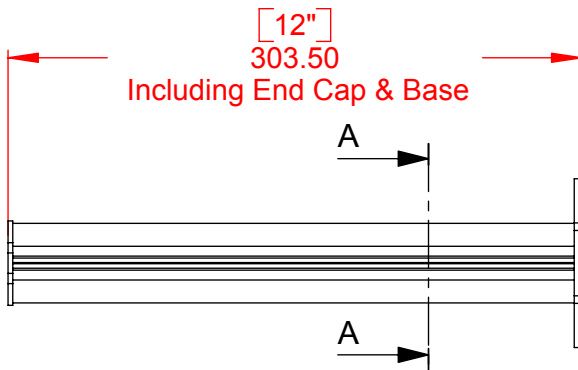

Projecting Signs

The projecting signs are designed to accept standard size extrusions.

Three types of bases/brackets are offered:

- Wall Brackets (WB)
- Simple Base (WBSB)
- Flag Sign (FS)

Front view

Side view

Top view

Section A-A

Visible insert- 205mm

Isometric view

Product Families	Wall Brackets- Simple Base	Designer: Shlomit Madar
Model	Wall Bracket Simple Base V-A4 x 297	Date: 3/8/2010
Catalog P/N	WBSB18	Measurements in millimeters. Measurements have been rounded upwards to the near decimal point.

Designer: Shlomit Madar

Model

Wall Bracket Simple Base V-A4 x 297

Date: 3/8/2010

Catalog P/N

WBSB18

Measurements in millimeters. Measurements have been rounded upwards to the near decimal point.

Proprietary and confidential: The information contained in this drawing is the sole property of Techsign advanced sign systems LTD (manufacturer of Vista system). Any reproduction; copying; distribution or any other use in part or as a whole without the written permission of Techsign is prohibited. This ban includes any use by any third party that did not receive this information from Techsign advanced sign systems LTD.

Step C

ITEM NO.	PART NUMBER	Step C/QTY.
B	Step B	1
6	CCA4 x 297 (11.75")	2

Product Families	Wall Brackets- Simple Base	Designer: Shlomit Madar
Model	Wall Bracket Simple Base V-A4 x 297	Date: 3/8/2010
Catalog P/N	WBSB18	Measurements in millimeters. Measurements have been rounded upwards to the near decimal point.